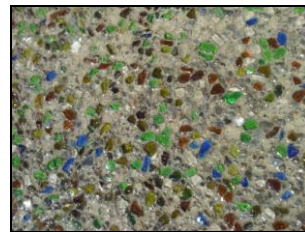

SILACA LANDSCAPE

MADE FROM 100% CRUSHED RECYCLED GLASS
ENVIRONMENTALLY FRIENDLY
SAFE TO HANDLE, WALK OR DRIVE ON

“Vetro Giardino” (glass garden) is a gravel-size rounded mix for driveways, paths, gardens and as a feature aggregate broadcast on a concrete slab:

- ✚ Attractive sparkles and glints when wet or lit
- ✚ Unique long term alternative to bark, stone, gravel

Landscape-grade aggregate for rural driveways, transport yards and general drainage applications:

- ✚ Controls dust and provides excellent drainage
- ✚ Helps keep the sub-base compact

Product:	Vetro Giardino	Landscape Aggregate
Effective Size:	5 mm	19 mm

Product based on mixed colour particles
Single colours available on application
Available in 20kg bags or tonne loose with delivery and lay options